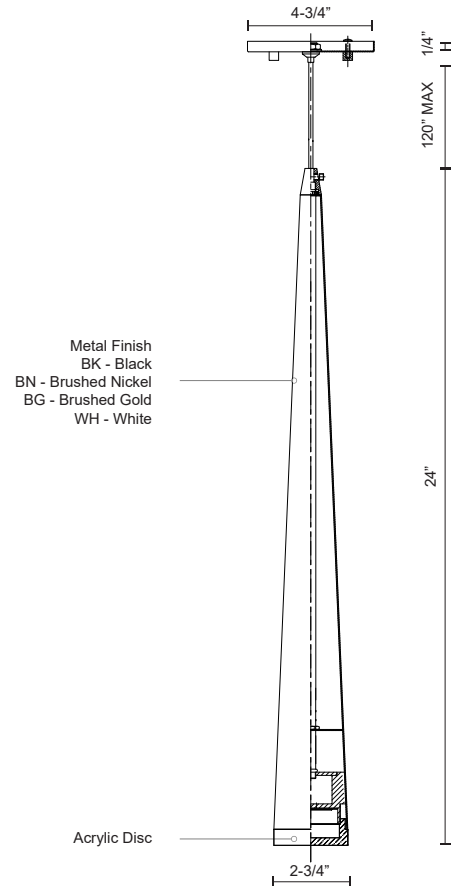

MINA 401215-LED

PENDANTS

PROJECT

401215BG-LED
Brushed Gold

401215BK-LED
Black

401215BN-LED
Brushed Nickel

401215WH-LED
White

SPECIFICATION DETAILS

Fixture Dimensions	D2-3/4" x H24"
Light Source	AC LED Module
Wattage	9W
Total Lumens	600lm
Delivered Lumens	368lm
Voltage	120V
Color Temperature	3000K
CRI (Ra)	90CRI
Optional Color Temps	2700K - 5000K Available, Minimum Order Quantities Apply
LED Rated Life	50,000 hours
Dimming	100% - 10%, ELV Dimmer (Not Included)
Diffuser Details	Acrylic diffuser
Adjustable	Yes
Wire Length	120" Max
Wire Type	Clear SSL Wire
Minimum Hang Height	28"
Sloped Ceiling Adaptable	Yes
Location	Dry
CEC Title 24 JA8	Yes, JA8-2022
Canopy Dimensions	D4-3/4" x H1/4"
Paint Finish	BG01; BK01; BN01; WH01;

* For custom options, consult factory for details.

* For warranty information, please visit www.kuzcolighting.com/warranty

DESCRIPTION

Single LED pendant, sleek conical shape with clear acrylic diffuser. Round canopy matches the selected finish. Equipped with our powerful 120V AC LED technology, available in three different sizes 12", 24" and 36"